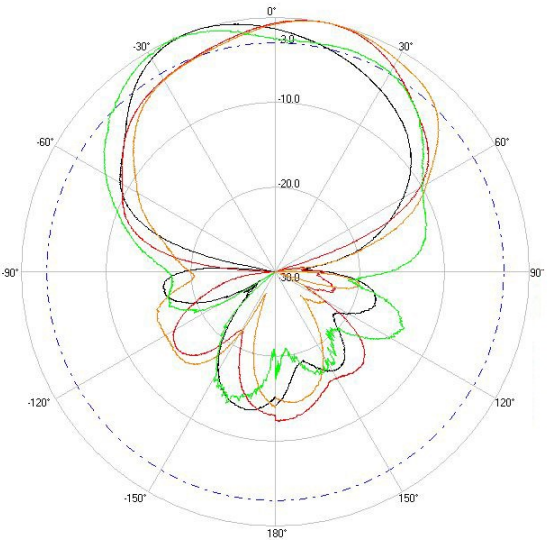

> Part Number: **ATS-OP-245-47-4NP-36**

> **2.45 GHZ**

> **5.5 GHZ**

H-Plane

H-Plane

V-Plane

V-Plane

Radiation Pattern Legend

Lead 1: Black Lead 2: Red Lead 3: Orange Lead 4: Green