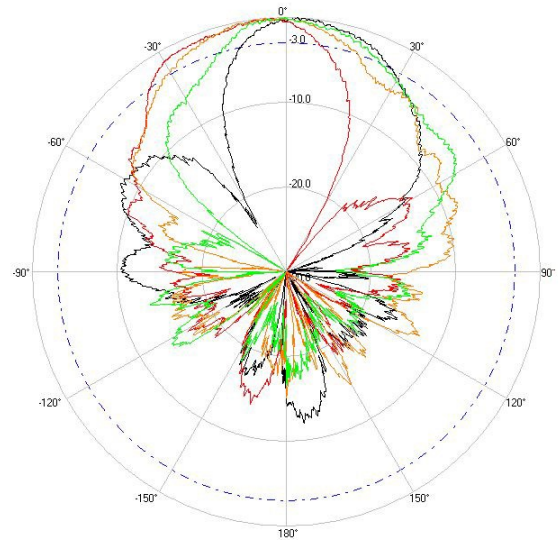

> Part Number: **ATS-OP-245-47-4NP-36**

> **2.45 GHZ**

> **5.5 GHZ**

H-Plane

H-Plane

V-Plane

V-Plane

Radiation Pattern Legend

Lead 1: Black Lead 2: Red Lead 3: Orange Lead 4: Green