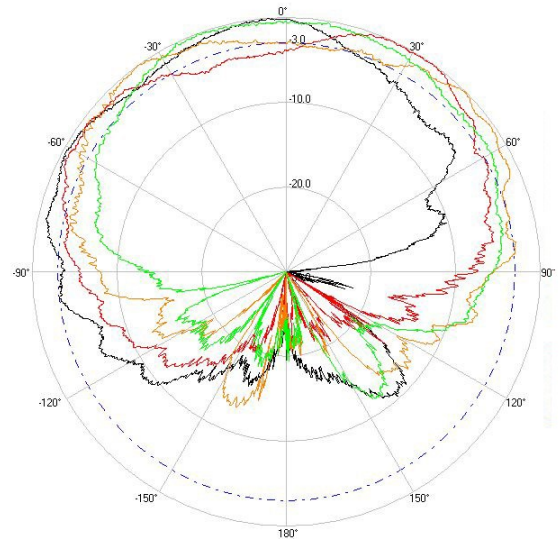

> Part Number: **ATS-OP-245-47-4NP-36**

> **2.45 GHZ**

> **5.5 GHZ**

H-Plane

H-Plane

V-Plane

V-Plane

Radiation Pattern Legend

Lead 1: Black Lead 2: Red Lead 3: Orange Lead 4: Green