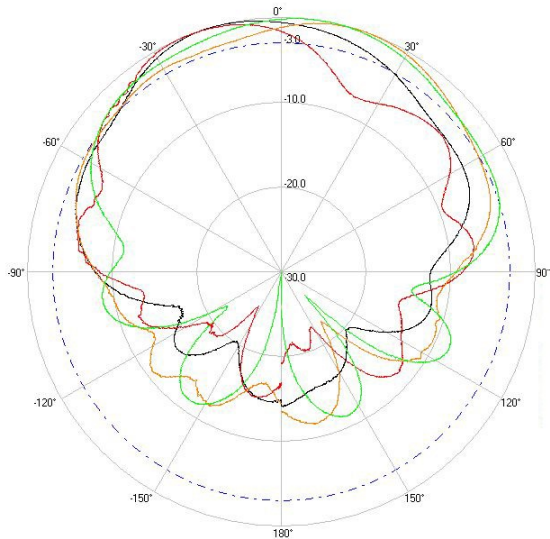

> Part Number: **ATS-OP-245-47-4NP-36**

> **2.45 GHZ**

> **5.5 GHZ**

H-Plane

H-Plane

V-Plane

V-Plane

Radiation Pattern Legend

Lead 1: Black Lead 2: Red Lead 3: Orange Lead 4: Green